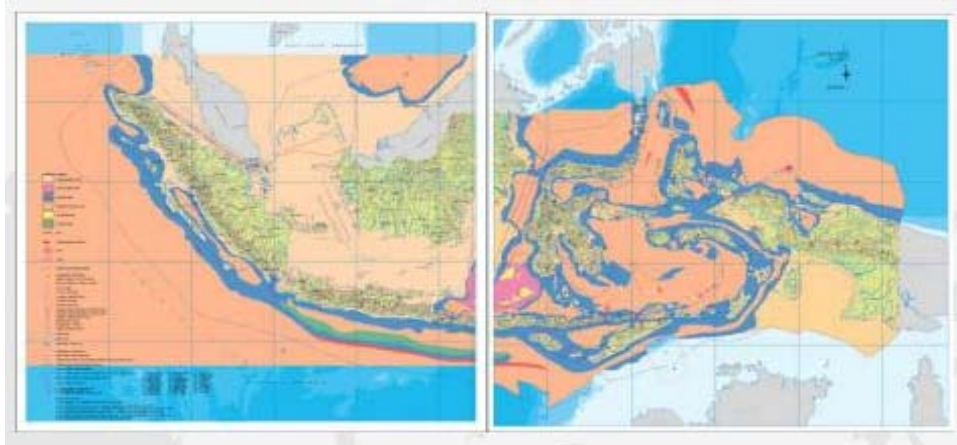

No.04

**ATLAS CURAH HUJAN / RAINFALL ATLAS**

降雨地図

¥6,160 (+税)

Rainfall in Indonesia and the rainy season which varies for each region in Indonesia attractive for display in the atlas. Such information is useful for agriculture, research, development, education and so forth. Rainfall isolines shown in symbols and precipitation data for stations that are considered to represent the region in the form bargraf symbolized. Making rainfall atlas was derived from data from the Meteorology and Geophysics Agency (BMG), which has the principal task of collection, processing and publication of data on rainfall. Rainfall Atlas has been printed in 2004.

No.05

**ATLAS SUMBER DAYA KELAUTAN INDONESIA**  
**ATLAS OF MARINE RESOURCES OF INDONESIA 97/98**  
**海洋資源地図 1997/98** ¥6,820 (+税)

Atlas with the Scale of 1: 5,000,000.

29 Themes, Map 6 classes. Publication Bakosurtanal. ISBN 979-8647-08-4

Atlas of Marine Resources of Indonesia consists of 29 themes and are divided into 6 classes map: Boundary Law, Maritime, Biota protected, Fisheries, Social Economic Analysis.

No.06

**LAND ATLAS (Atlas Tanah)**  
**Atlas Sumber Daya Nasional - Peta Tanah 98/99**  
**National Resource Atlas - Land Map Year 98/99**  
**地質図** ¥3,520 (+税)