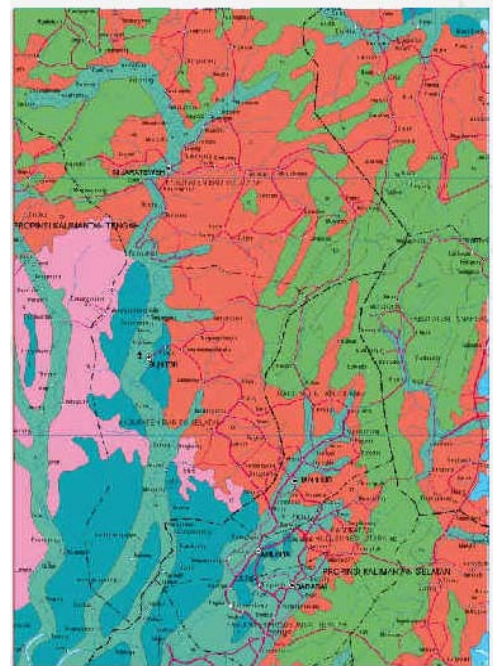

LAND ATLAS (Atlas Tanah)
Atlas Sumber Daya Nasional - Peta Tanah 98/99
National Resource Atlas - Land Map Year 98/99
地質図 ¥3,520 (+税)

Atlas Sumber Daya Nasional - Peta Tanah 98/99
National Resource Atlas - Land Map Year 98/99
National Resource Atlas using the Scale 1: Soil Map 1.000.000.dengan theme is one Bakosurtanal program. This atlas is one source of information to determine the geographical distribution throughout Indonesia. Atlas is expected to be used to support the use of planning and control in the management of natural resource for national and regional development as well as a source of information for potential investors. Atlas is on a scale of 1: 1,000,000. Sources of information obtained from the Land and Agro-climate Research Center, Agricultural Research and Development Agency, the Department of Agriculture.